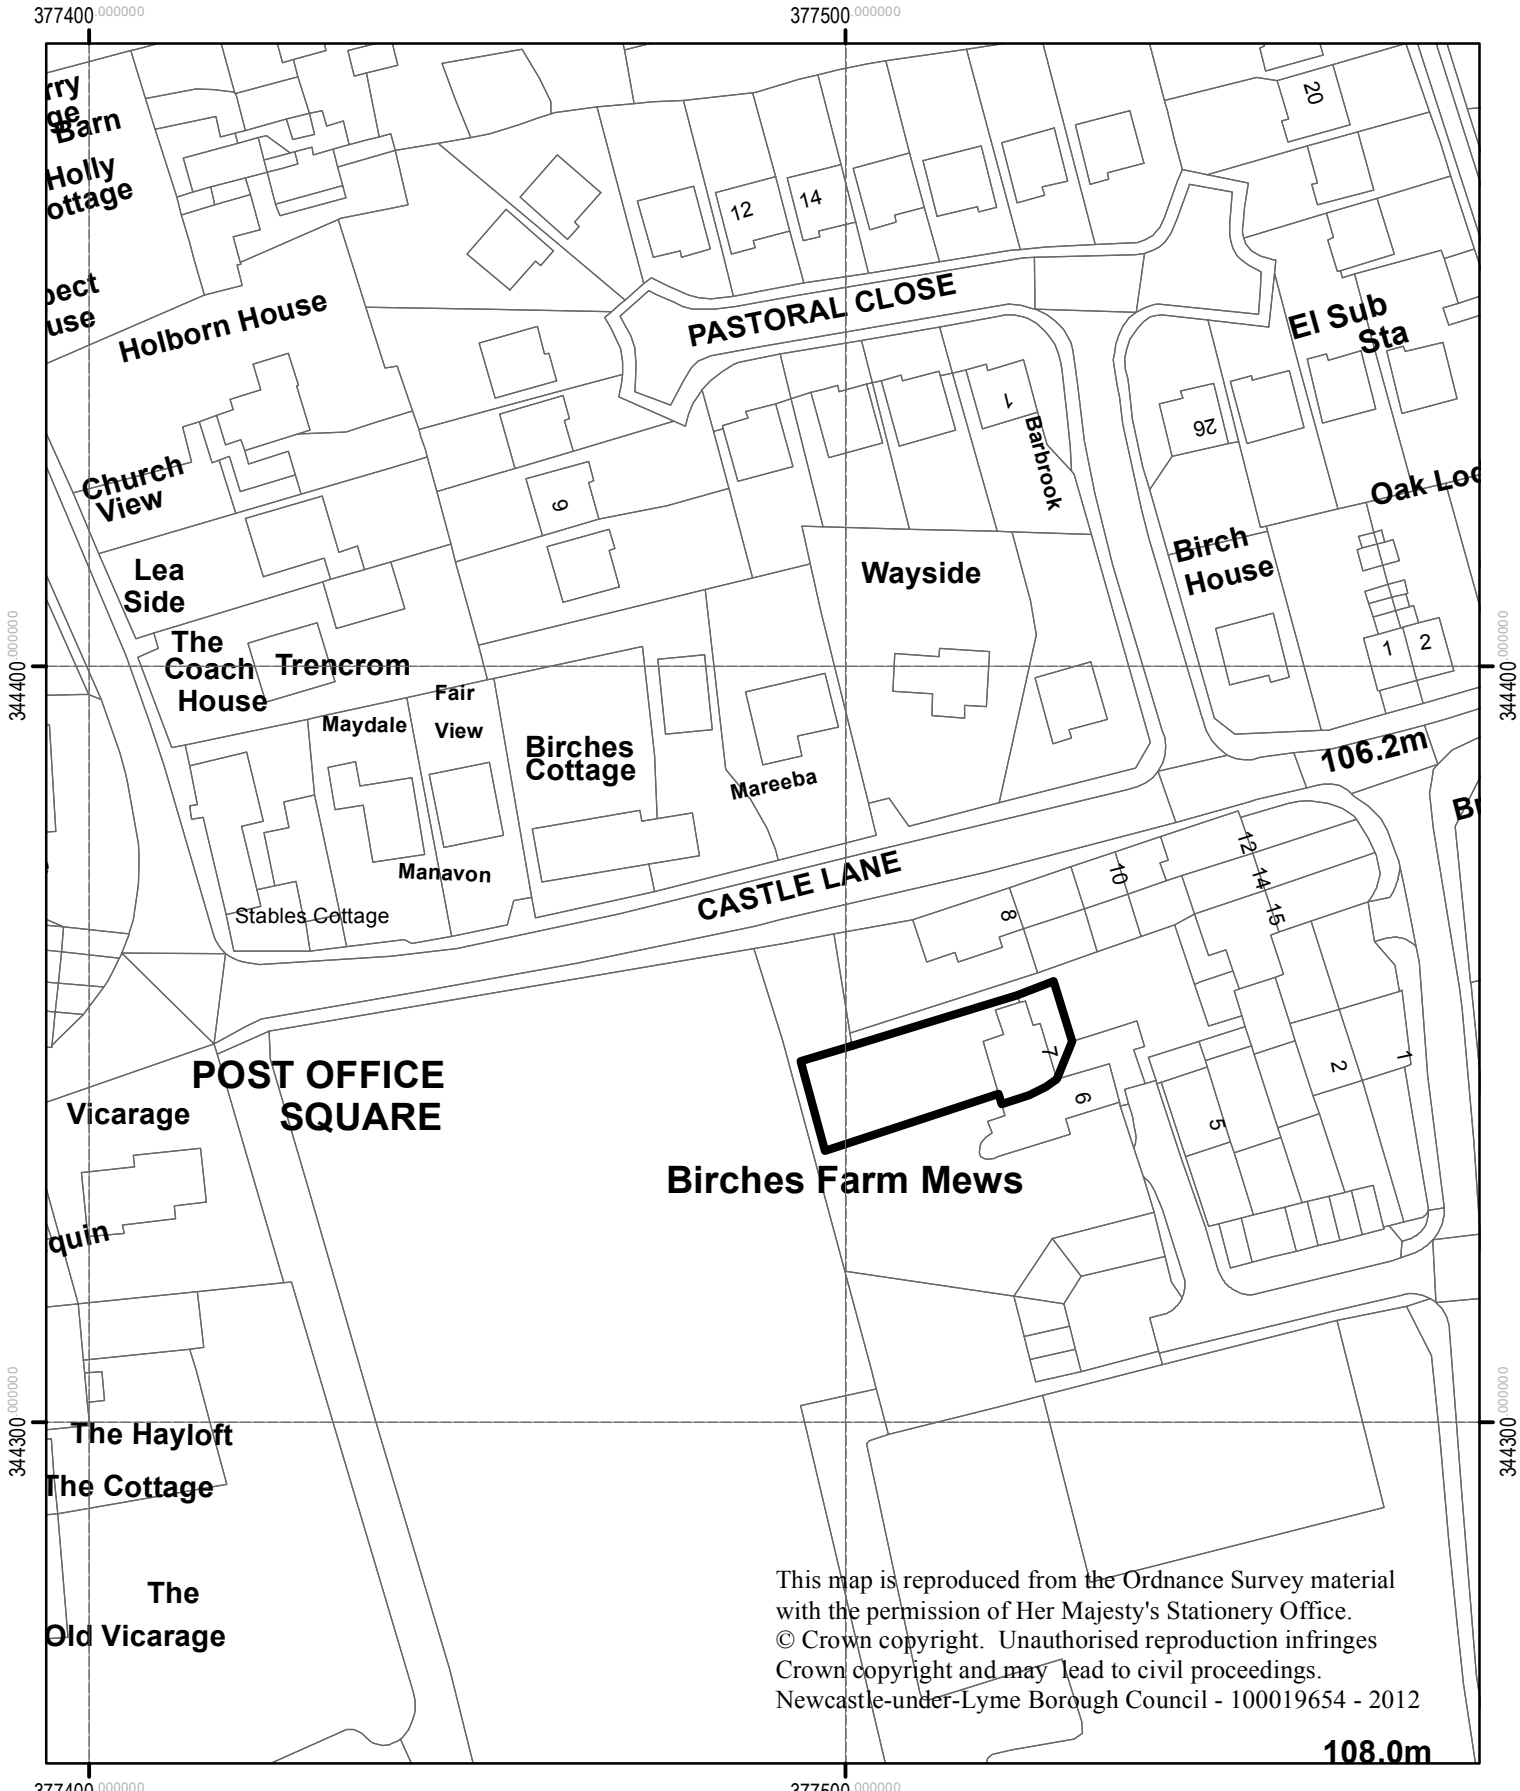

13/00470 & 13/00471/LBC  
7 Birches Farm Mews, Madeley

NEWCASTLE-UNDER-LYME  
BOROUGH COUNCIL

This map is reproduced from the Ordnance Survey material with the permission of Her Majesty's Stationery Office. © Crown copyright. Unauthorised reproduction infringes Crown copyright and may lead to civil proceedings. Newcastle-under-Lyme Borough Council - 100019654 - 2012